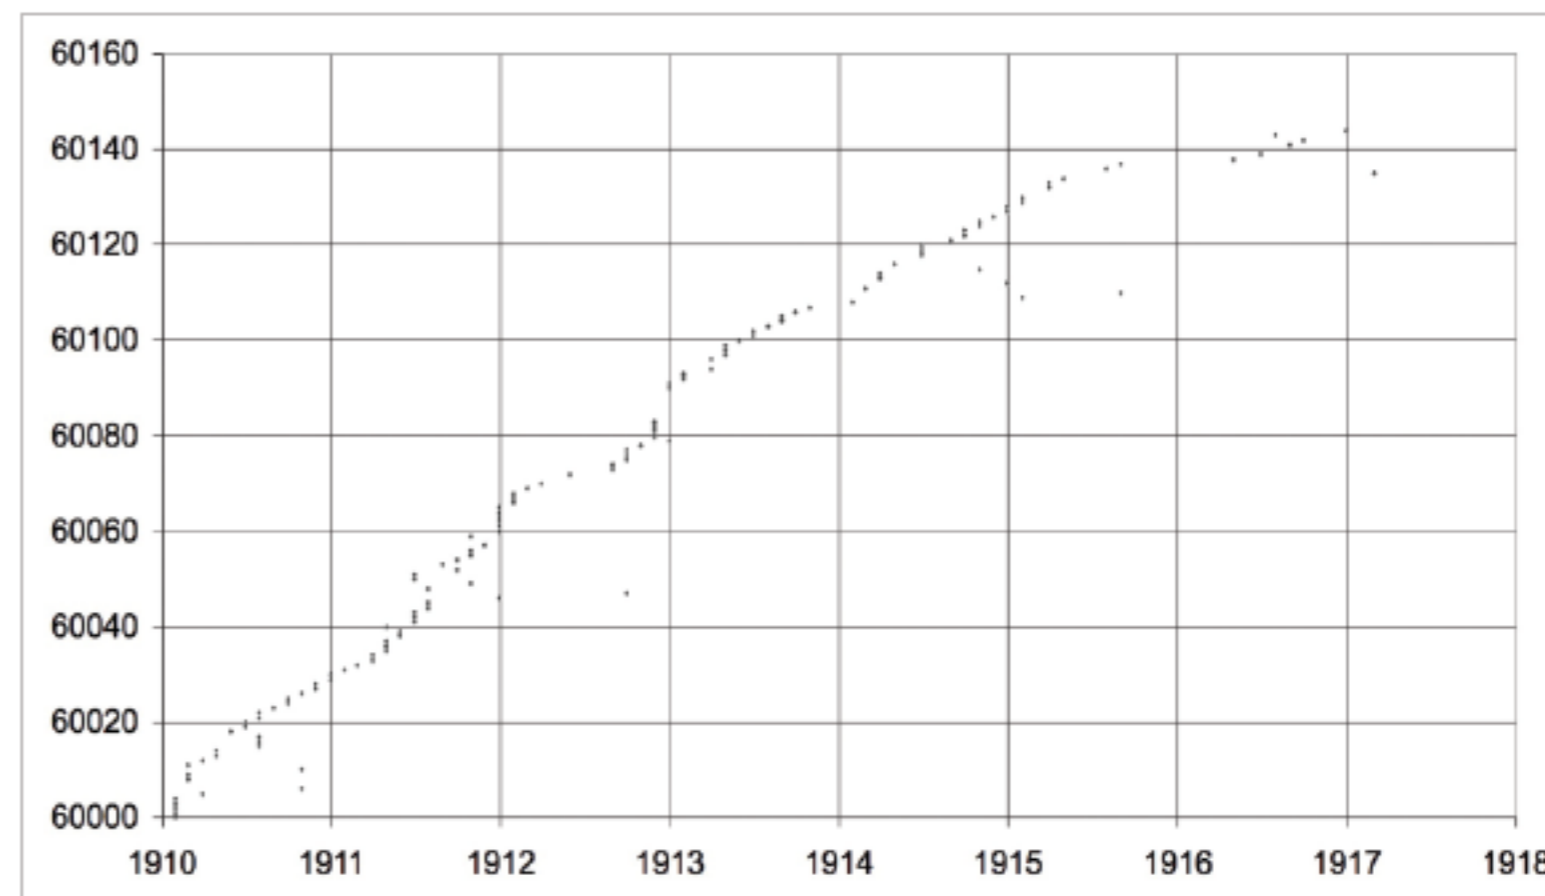

Double-faced 10" Black Label 16000 Series

Single-faced 10" Purple Label 60000 Series

Double-faced 12" Black Label 35000 Series

Single-faced 12" Purple Label 70000 Series